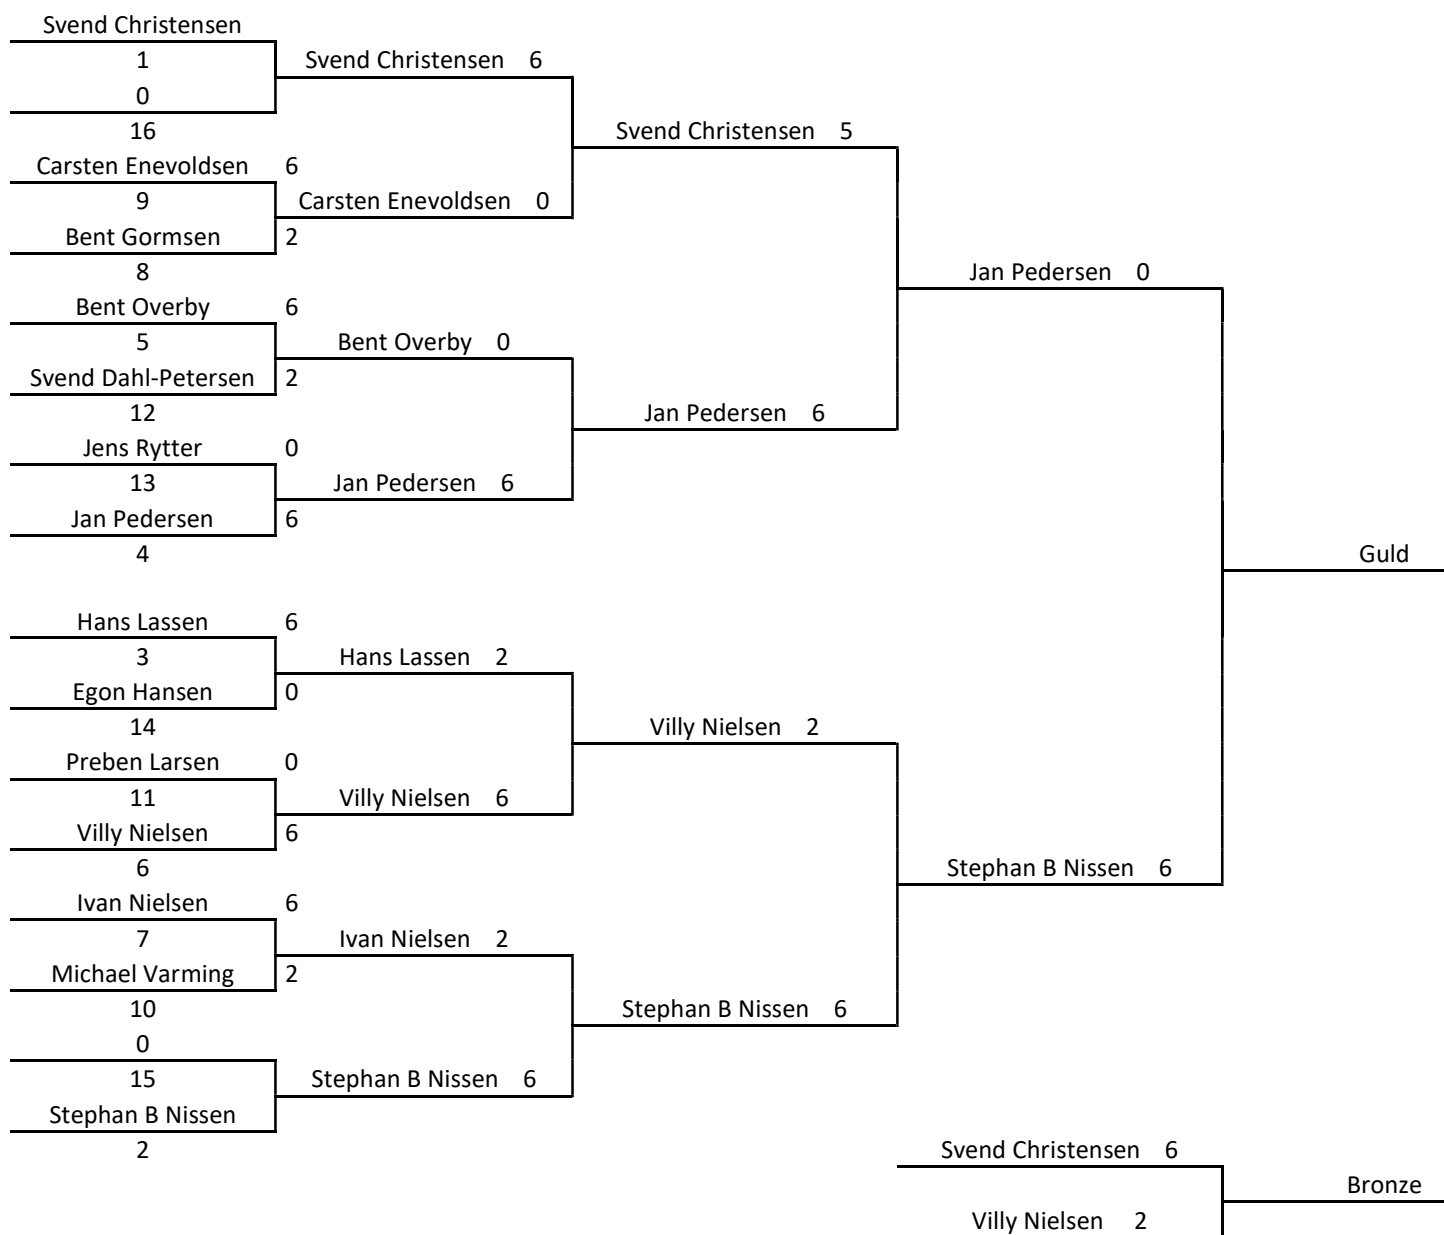

Recurve Herre

Guld
 Sølv
 Bronze

Stephan B Nissen
 Jan Pedersen
 Svend Christensen

Recurve Dame

Compound Herre

Compound Dame

Guld Hanne Christensen
 Sølv Pernille Skovgaard
 Bronze Larsen
 Margarat Bang

Langbue Herre

Langbue Dame

Barbue Herre

Barbue Dame

]} Berit Bech
1

Recurve hold

Compound hold

Langbue hold