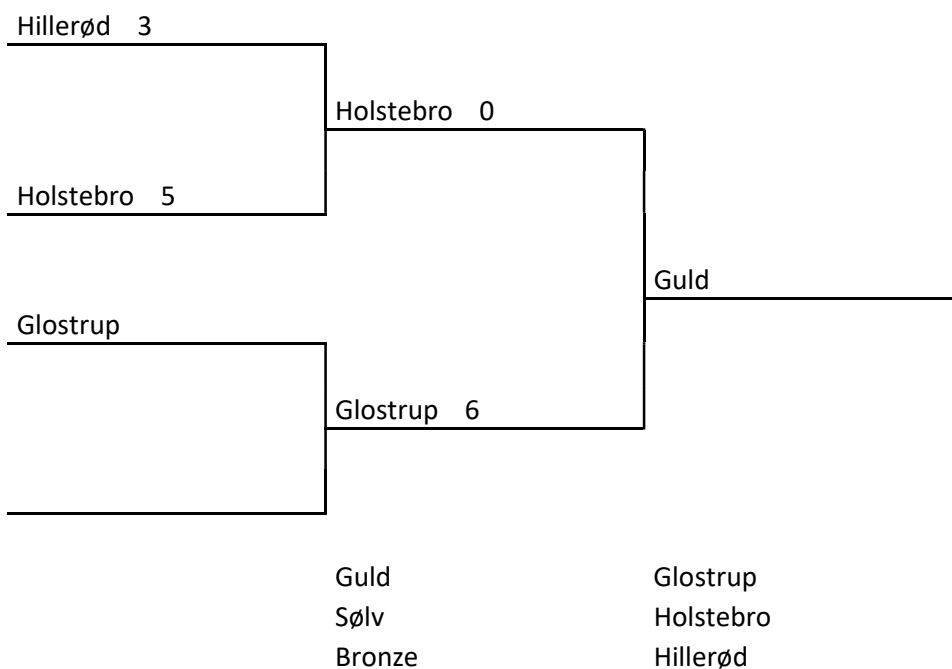

Recurve Herre

Guld
 Sølv
 Bronze

Stephan B Nissen
 Jan Pedersen
 Svend Christensen

Recurve Dame

Compound Herre

Compound Dame

Guld Hanne Christensen
 Sølv Pernille Skovgaard
 Bronze Larsen
 Margarat Bang

Langbue Herre

Langbue Dame

Barbue Herre

Barbue Dame

]} Berit Bech
1

Recurve hold

Compound hold

Langbue hold