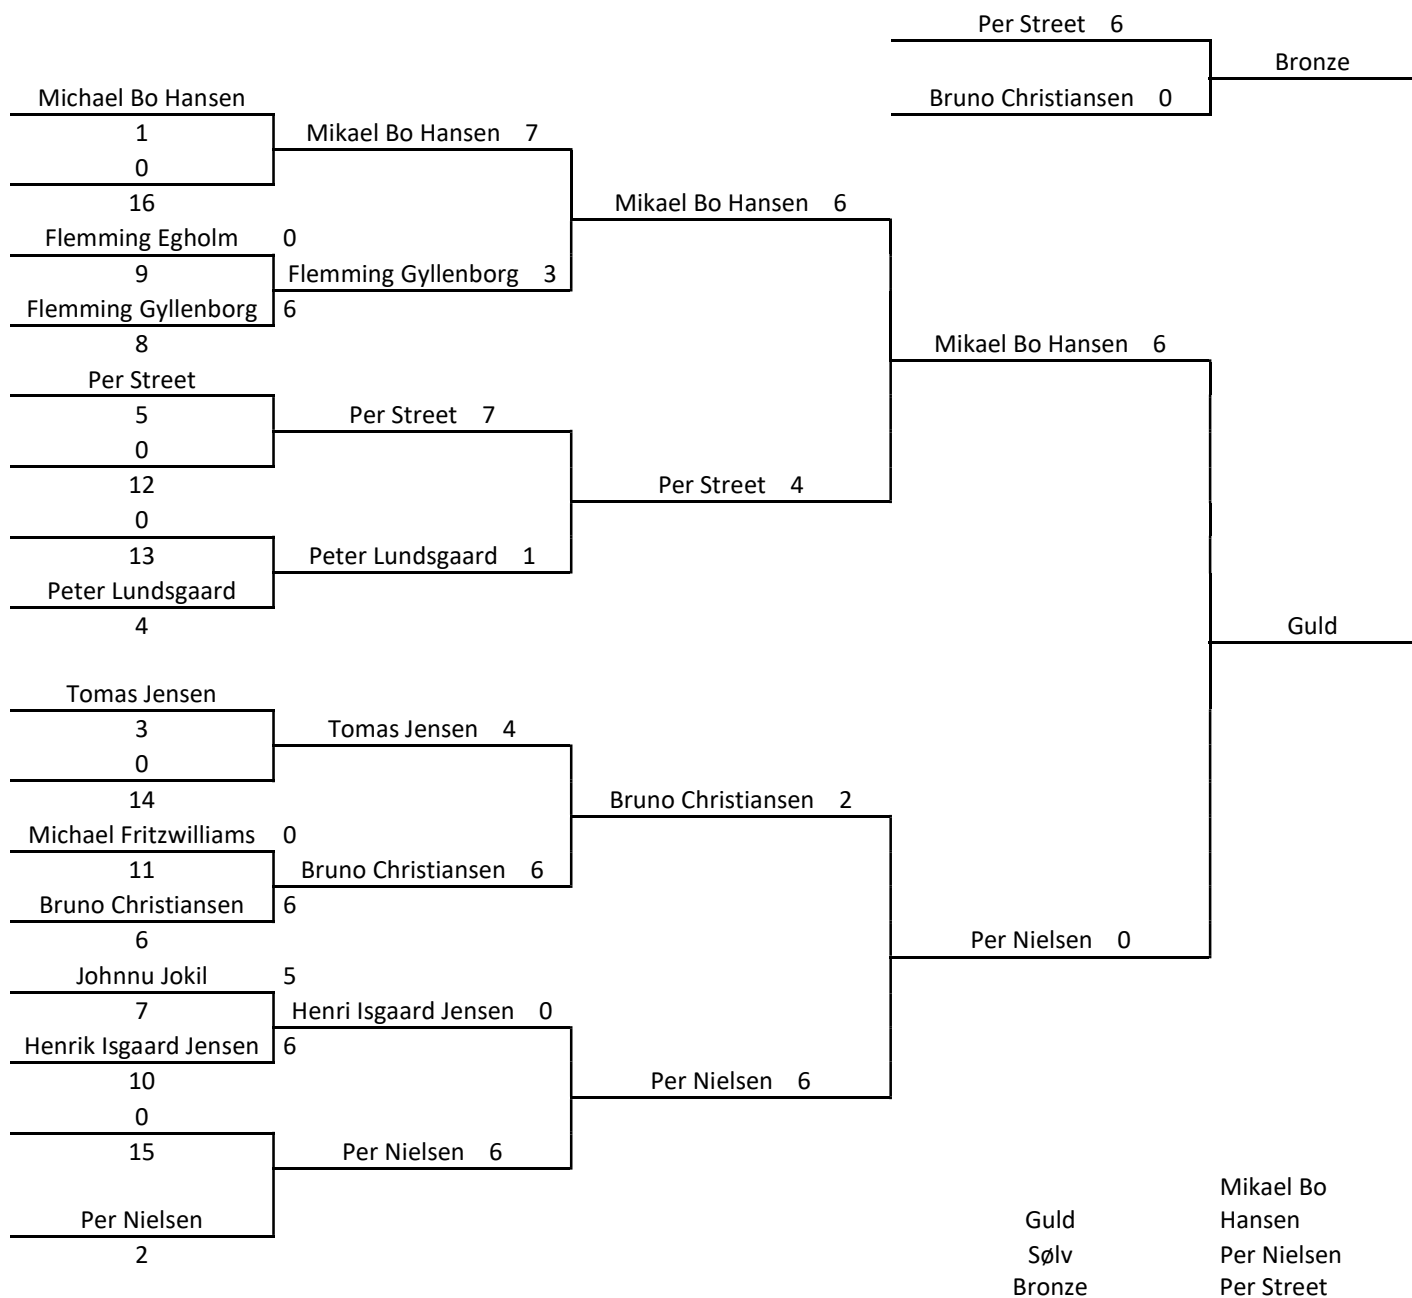

Recurve Herre

Guld
 Sølv
 Bronze

Stephan B Nissen
 Jan Pedersen
 Svend Christensen

Recurve Dame

Compound Herre

Compound Dame

Guld Hanne Christensen
 Sølv Pernille Skovgaard
 Bronze Larsen
 Margarat Bang

Langbue Herre

Langbue Dame

Barbue Herre

Barbue Dame

]} Berit Bech
1

Recurve hold

Compound hold

Langbue hold