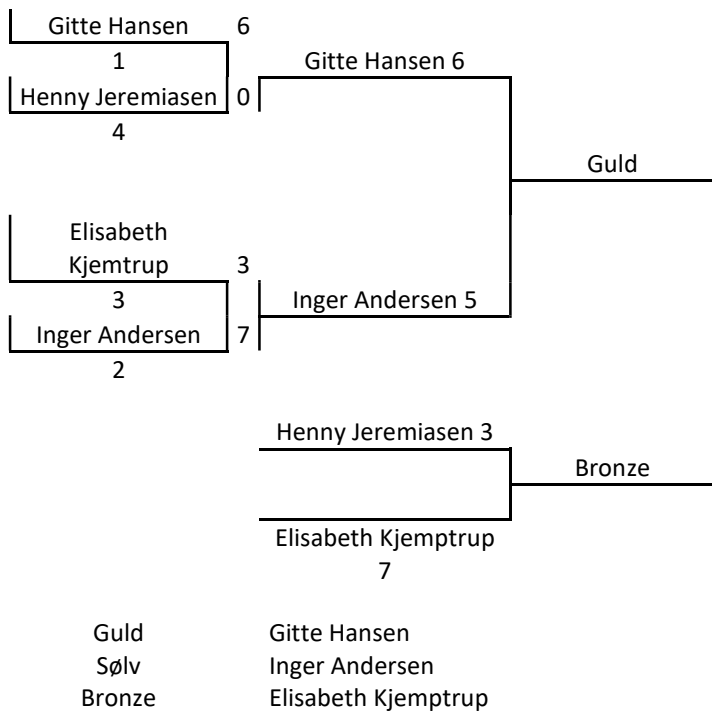

Recurve Herre

Guld
 Sølv
 Bronze

Stephan B Nissen
 Jan Pedersen
 Svend Christensen

Recurve Dame

Compound Herre

Compound Dame

Guld Hanne Christensen
 Sølv Pernille Skovgaard
 Bronze Larsen
 Margarat Bang

Langbue Herre

Langbue Dame

Barbue Herre

Barbue Dame

]} Berit Bech
1

Recurve hold

Compound hold

Langbue hold