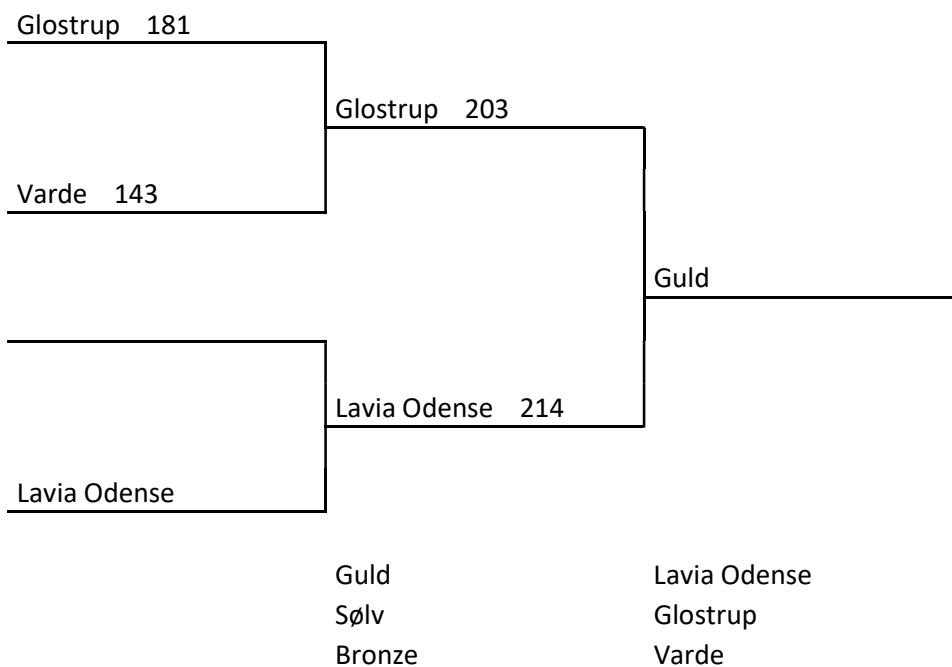

Recurve Herre

Guld
 Sølv
 Bronze

Stephan B Nissen
 Jan Pedersen
 Svend Christensen

Recurve Dame

Compound Herre

Compound Dame

Guld Hanne Christensen
 Sølv Pernille Skovgaard
 Bronze Larsen
 Margarat Bang

Langbue Herre

Langbue Dame

Barbue Herre

Barbue Dame

]} Berit Bech
1

Recurve hold

Compound hold

Langbue hold