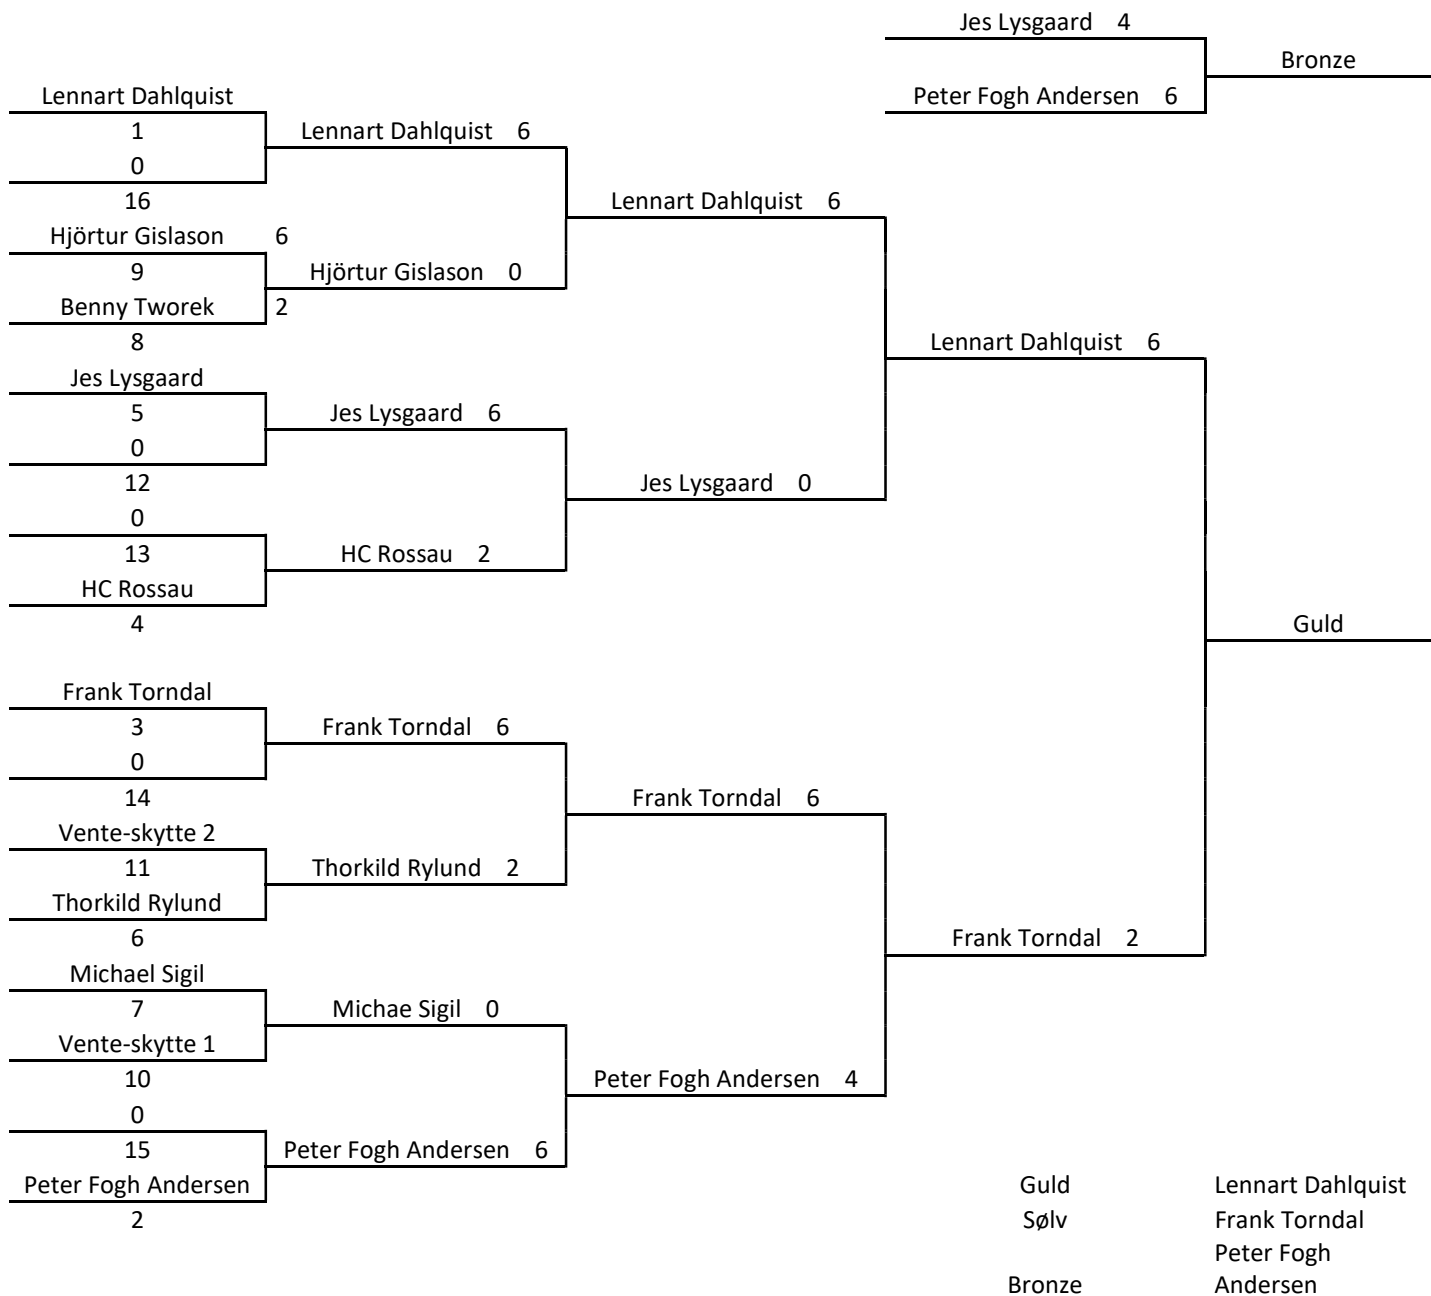

Recurve Herre

Guld
 Sølv
 Bronze

Stephan B Nissen
 Jan Pedersen
 Svend Christensen

Recurve Dame

Compound Herre

Compound Dame

Guld Hanne Christensen
 Sølv Pernille Skovgaard
 Bronze Larsen
 Margarat Bang

Langbue Herre

Langbue Dame

Barbue Herre

Barbue Dame

]} Berit Bech
1

Recurve hold

Compound hold

Langbue hold