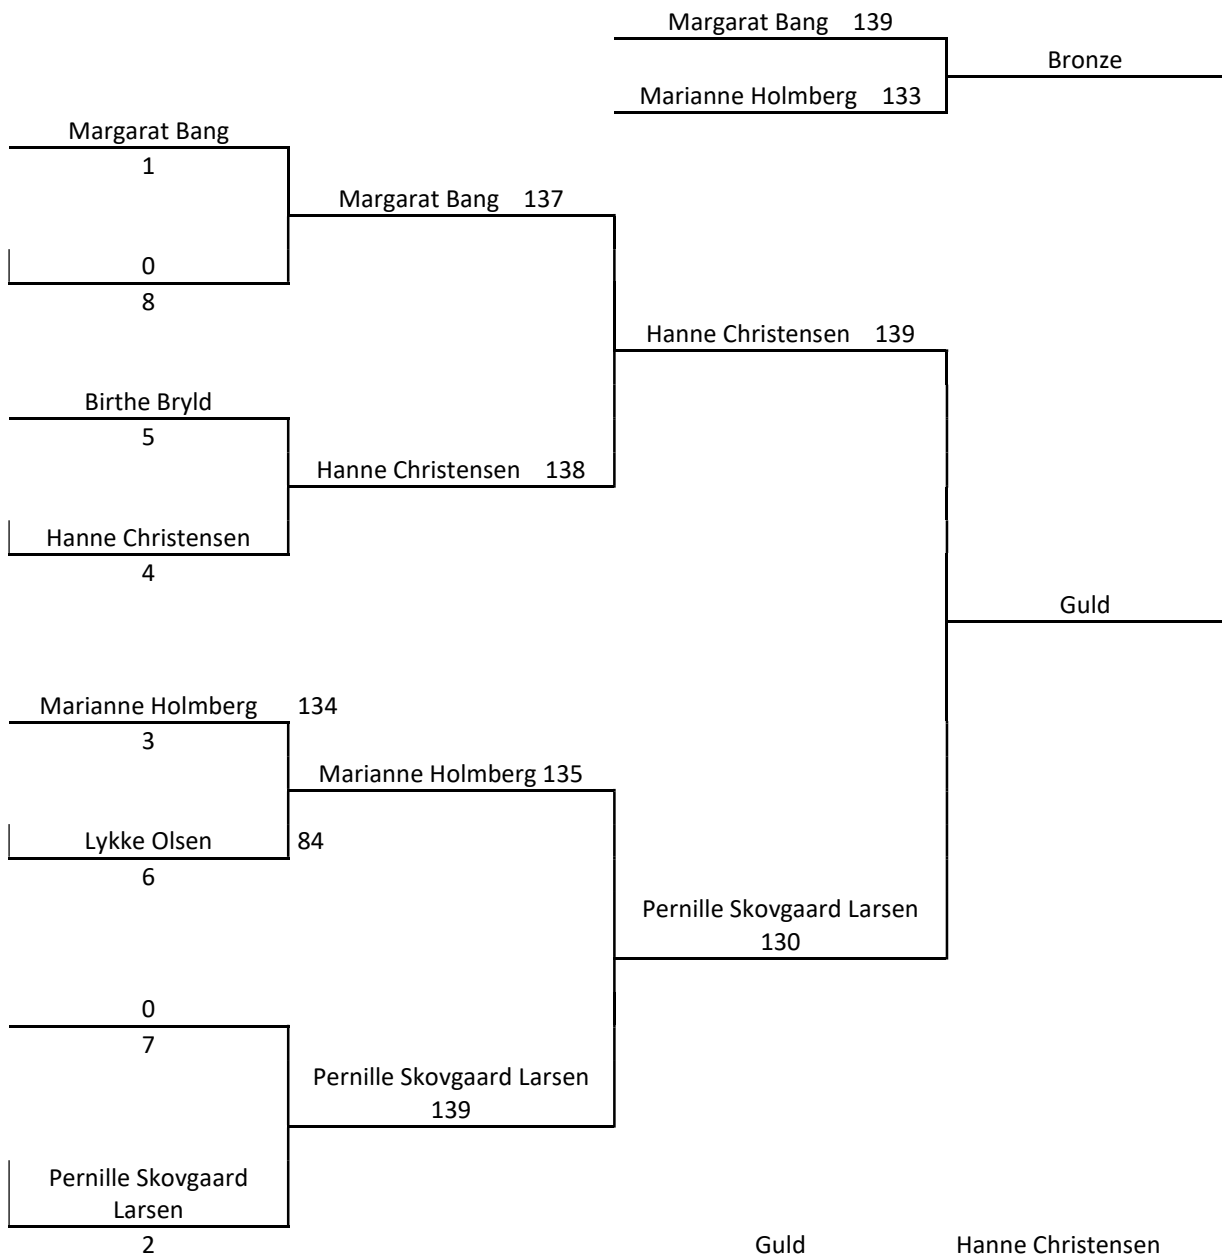

Recurve Herre

Guld
 Sølv
 Bronze

Stephan B Nissen
 Jan Pedersen
 Svend Christensen

Recurve Dame

Compound Herre

Compound Dame

Guld Hanne Christensen
 Sølv Pernille Skovgaard
 Bronze Larsen
 Margarat Bang

Langbue Herre

Langbue Dame

Barbue Herre

Barbue Dame

]} Berit Bech
1

Recurve hold

Compound hold

Langbue hold