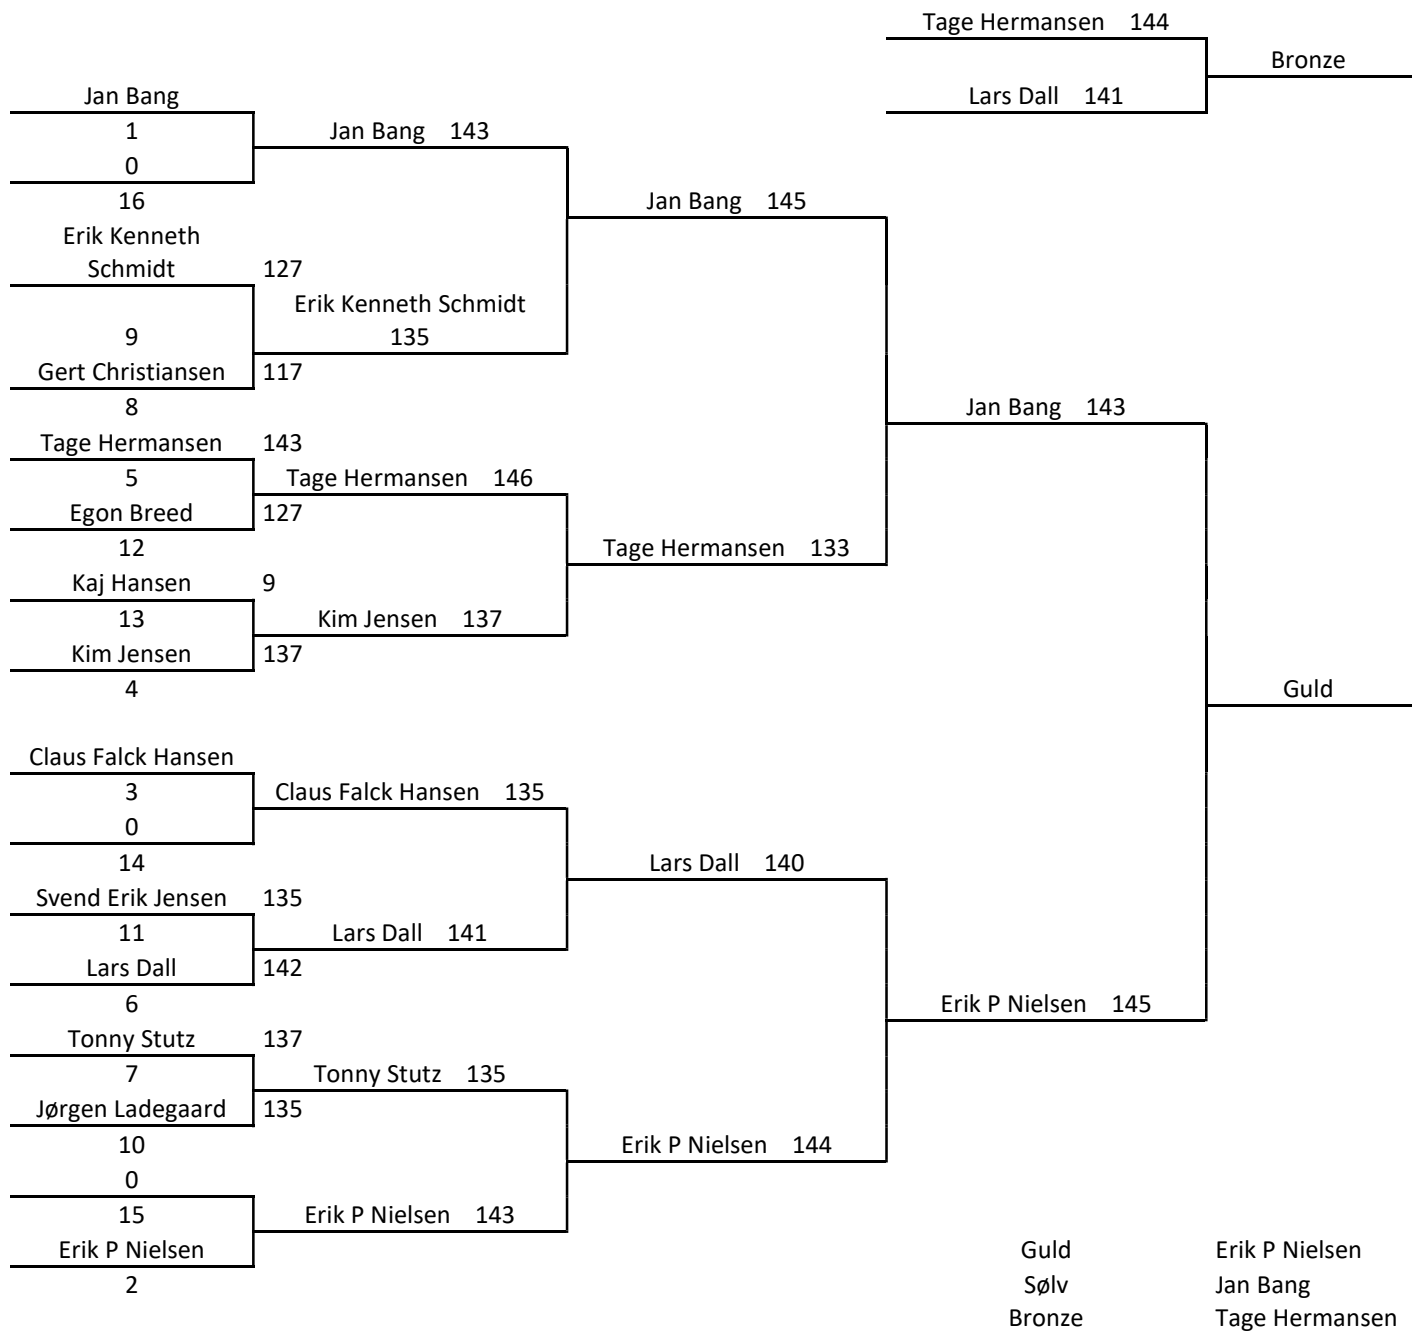

Recurve Herre

Guld
 Sølv
 Bronze

Stephan B Nissen
 Jan Pedersen
 Svend Christensen

Recurve Dame

Compound Herre

Compound Dame

Guld Hanne Christensen
 Sølv Pernille Skovgaard
 Bronze Larsen
 Margarat Bang

Langbue Herre

Langbue Dame

Barbue Herre

Barbue Dame

]} Berit Bech
1

Recurve hold

Compound hold

Langbue hold